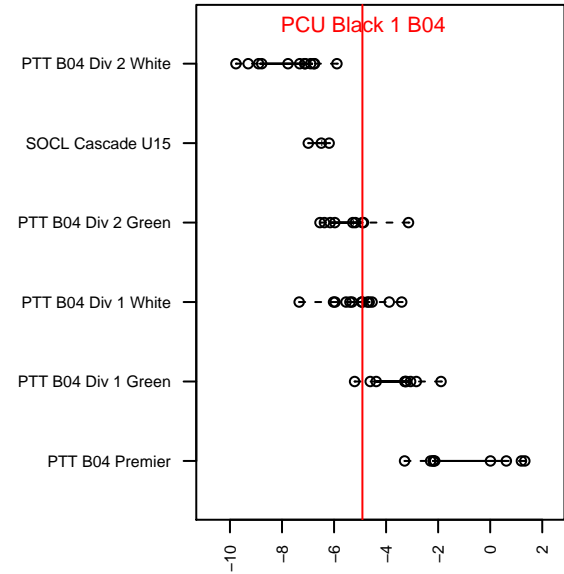

PCU Black 1 B04

Portland City United SC
 Portland, OR
 B04 total strength=799
 attack=1.25 defense=0.8
 fall league = PTT B04 Div 1 White
 spr league = Spr OYS B04 Div 1 White

alt names used:
 PCU 04B Black 1
 PCU 04B Black 1

Venues played:
 2016 PTT B04 Division 1 White
 2016 Spr OYS B04 Division 1 White

**attack and defense variance (black dot)
relative to other teams
and top 10 in region**

**attack and defense rating
relative to others at age
and all opponents in last 13 months**